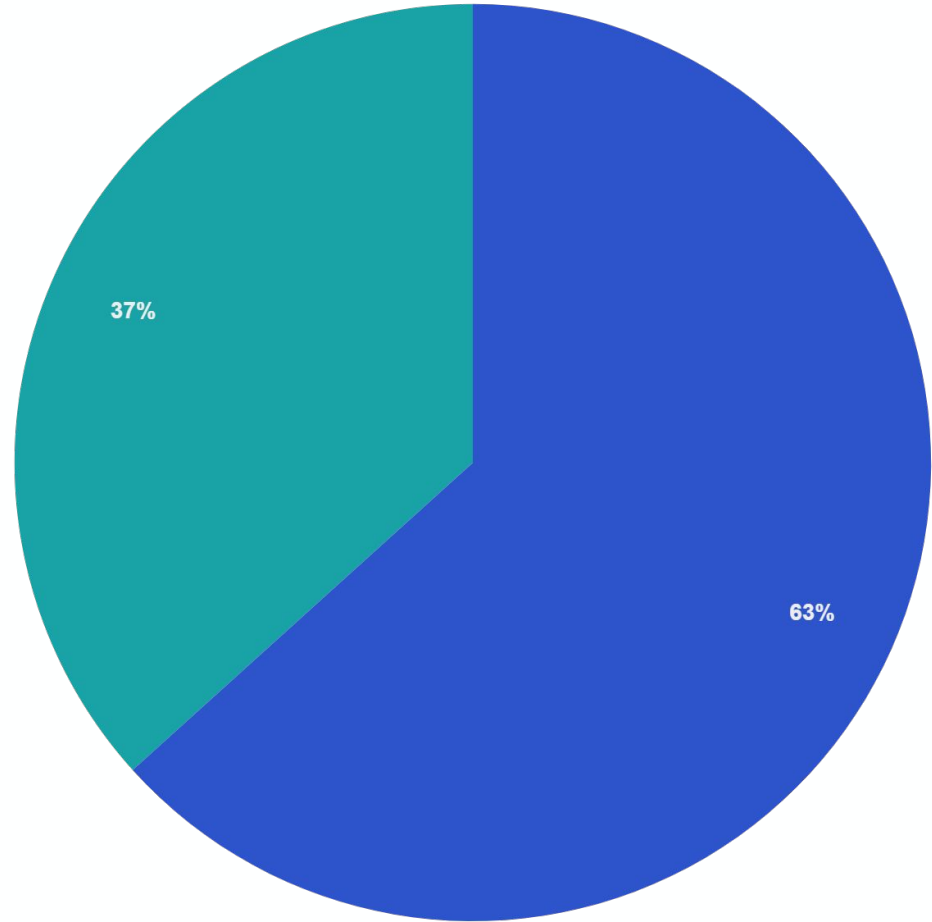

Four of the top five visitor origin markets were from Florida.

Five out of the top 10 were from out of State

Resident attendance at the event was relatively flat for the entire week.

Out-of-State visitors were observed cross visiting multiple points of interest including outdoor recreation parks, beaches, accommodations, and retail.

In-State visitors were not as widespread as the out-of-state visitors.

Estimated Attendance 18,000 local residents 25,000 visitors = 43,000 total

63% were visitors
37% were locals
to the tournament

● Visitor % of Total ● Resident % of Total

71% of the visitors
to the event were
from out-of-state
origin markets, and
90% of them
stayed overnight.

TOP ORIGIN MARKETS OF EVENT ATTENDEES

In-State Event Attendees

- Orlando-Daytona Beach-Melbourne, FL
- Tampa-St. Petersburg (Sarasota), FL
- Ft. Myers-Naples, FL
- West Palm Beach-Ft Pierce, FL
- Miami-Fort Lauderdale, FL
- Jacksonville, FL
- Panama City, FL