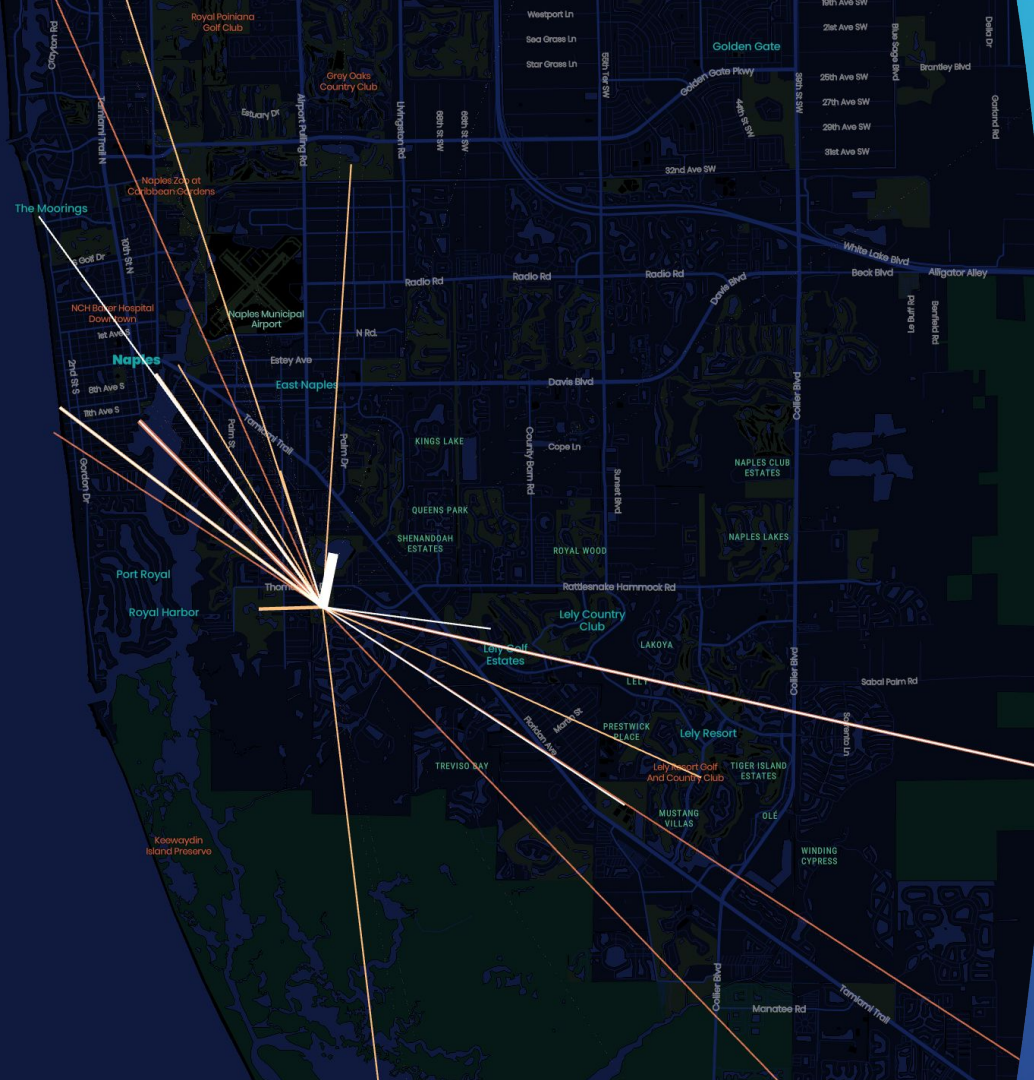

Four of the top five visitor origin markets were from Florida.

Five out of the top 10 were from out of State

Resident attendance at the event was relatively flat for the entire week.

Out-of-State visitors were observed cross visiting multiple points of interest including outdoor recreation parks, beaches, accommodations, and retail.

71% of the visitors
to the event were
from out-of-state
origin markets, and
90% of them
stayed overnight.

TOP ORIGIN MARKETS OF EVENT ATTENDEES

In-State Event Attendees

- Orlando-Daytona Beach-Melbourne, FL
- Tampa-St. Petersburg (Sarasota), FL
- Ft. Myers-Naples, FL
- West Palm Beach-Ft Pierce, FL
- Miami-Fort Lauderdale, FL
- Jacksonville, FL
- Panama City, FL

Out-of-State Event Attendees

- Boston, MA (Manchester, NH)
- Chicago, IL
- New York, NY
- Minneapolis-St. Paul, MN
- Washington, DC (Hagerstown, MD)
- Cleveland-Akron (Canton), OH
- Philadelphia, PA

Resident attendance at the event was **relatively flat** whereas **visitors increased steadily** throughout the week.

Source: Near, represents approximately 5% of all devices

Out-of-State Visitor Cross Visitation

Starburst Map

Out-of-State visitors were observed cross visiting multiple points of interest around Collier County including outdoor recreation parks, beaches, accommodations, and retail.