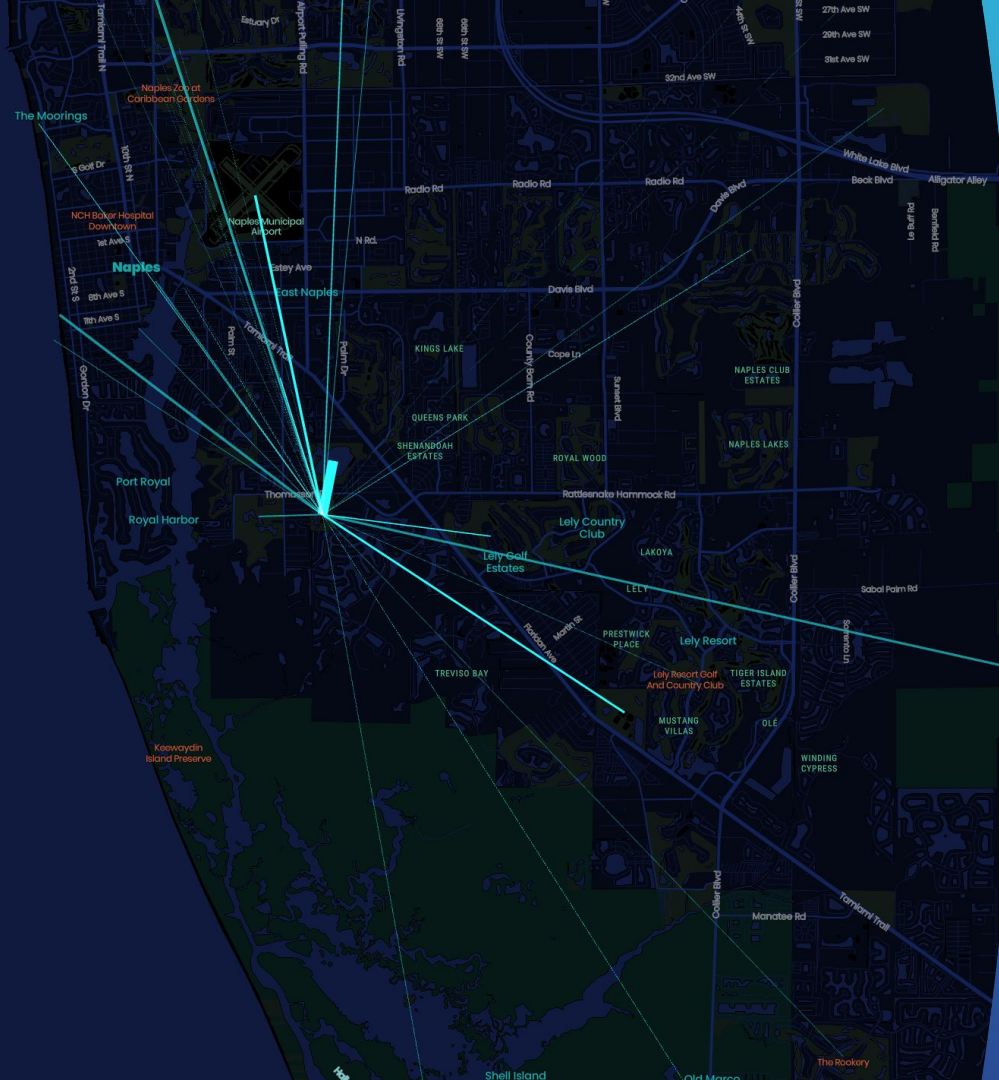

Out-of-State Event Attendees

- Boston, MA (Manchester, NH)
- Chicago, IL
- New York, NY
- Minneapolis-St. Paul, MN
- Washington, DC (Hagerstown, MD)
- Cleveland-Akron (Canton), OH
- Philadelphia, PA

Resident attendance at the event was **relatively flat** whereas **visitors increased steadily** throughout the week.

There was a **-12.6% decrease** in hotel revenue in Collier County during the event week.

In-State Visitor Cross Visitation

Starburst Map

In-State visitors were observed cross visiting multiple points of interest around Collier County, however, not as widespread as the out-of-state visitors.

In-State Visitors Timelapse

Event Timelapse Map

In-State Visitors were observed visiting, restaurants along 5th Avenue, and various accommodations throughout Collier County, however, not as widely dispersed as Out-of-State visitors

Resident Cross Visitation

Starburst Map

Resident event attendees were primarily cross visiting other outdoor recreation POIs such as Sugden Regional Park, Eagle Lakes Community Park, and Naples Beach. Resident event attendees were also observed at retail and dining locations such as the Waterside Shops and Celebration Park Naples.