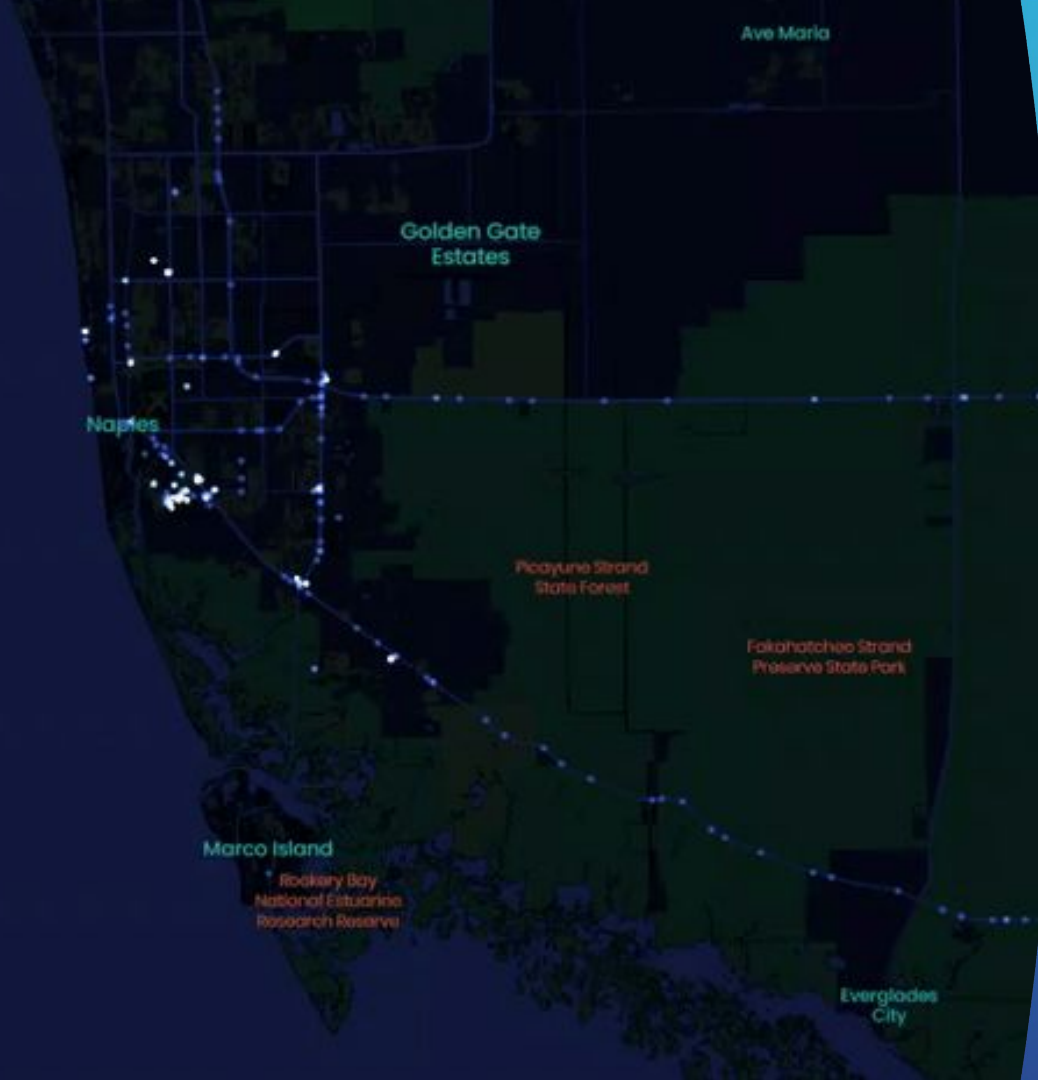

Source: Near, represents approximately 5% of all devices

Out-of-State Visitor Cross Visitation

Starburst Map

Out-of-State visitors were observed cross visiting multiple points of interest around Collier County including outdoor recreation parks, beaches, accommodations, and retail.

Out-of-State Visitors Timelapse

[Event Timelapse Map](#)

Out-of-State Visitors were observed visiting the Naples beaches, restaurants along 5th Avenue, and various accommodations throughout Collier County.

There was a **-12.6% decrease** in hotel revenue in Collier County during the event week.

In-State Visitor Cross Visitation

Starburst Map

In-State visitors were observed cross visiting multiple points of interest around Collier County, however, not as widespread as the out-of-state visitors.

In-State Visitors Timelapse

Event Timelapse Map

In-State Visitors were observed visiting, restaurants along 5th Avenue, and various accommodations throughout Collier County, however, not as widely dispersed as Out-of-State visitors