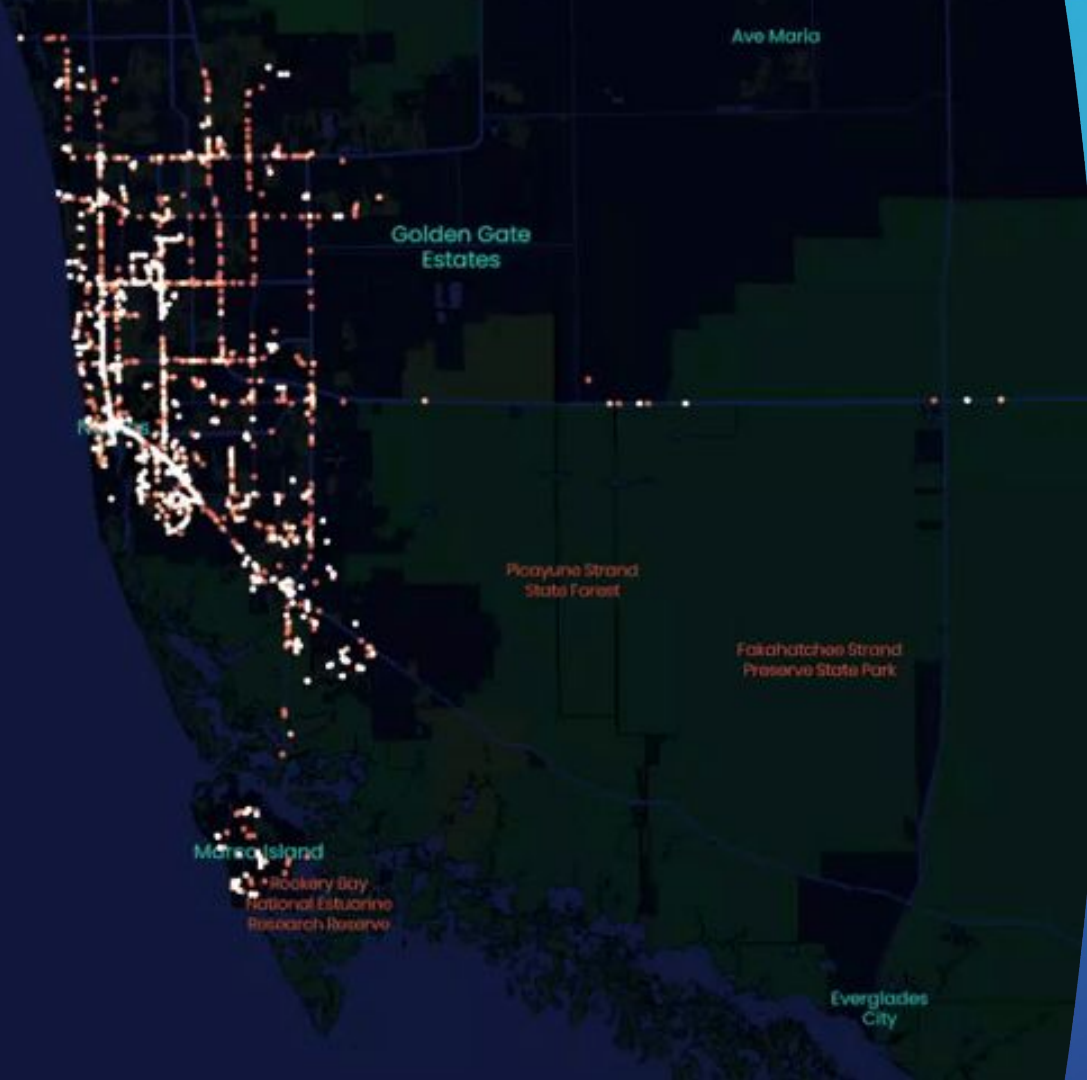

Out-of-State Event Attendees

- Boston, MA (Manchester, NH)
- Chicago, IL
- New York, NY
- Minneapolis-St. Paul, MN
- Washington, DC (Hagerstown, MD)
- Cleveland-Akron (Canton), OH
- Philadelphia, PA

Resident attendance at the event was **relatively flat** whereas **visitors increased steadily** throughout the week.

Source: Near, represents approximately 5% of all devices

Out-of-State Visitor Cross Visitation

Starburst Map

Out-of-State visitors were observed cross visiting multiple points of interest around Collier County including outdoor recreation parks, beaches, accommodations, and retail.

Out-of-State Visitors Timelapse

[Event Timelapse Map](#)

Out-of-State Visitors were observed visiting the Naples beaches, restaurants along 5th Avenue, and various accommodations throughout Collier County.

There was a **-12.6% decrease** in hotel revenue in Collier County during the event week.

In-State Visitor Cross Visitation

Starburst Map

In-State visitors were observed cross visiting multiple points of interest around Collier County, however, not as widespread as the out-of-state visitors.