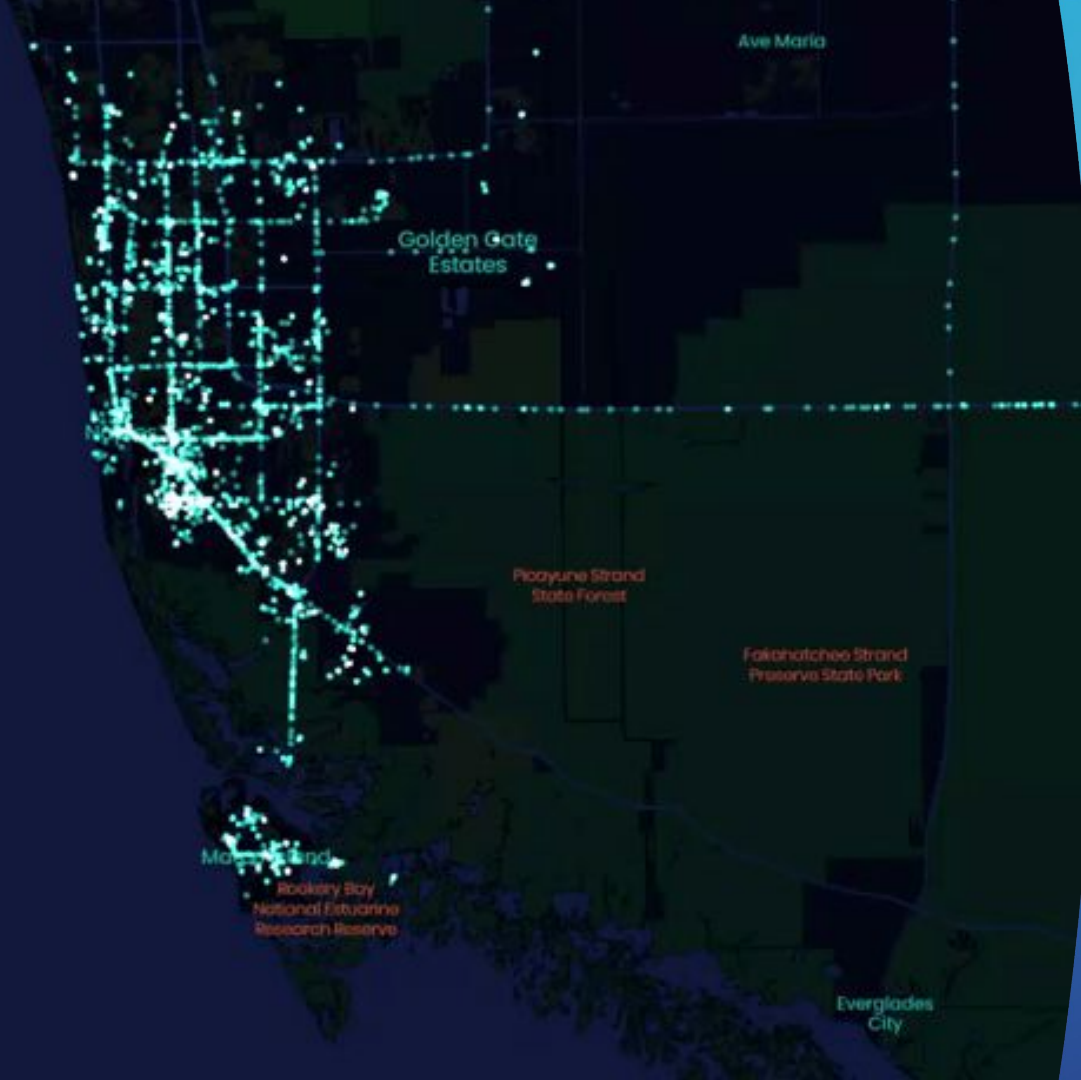

Out-of-State Event Attendees

- Boston, MA (Manchester, NH)
- Chicago, IL
- New York, NY
- Minneapolis-St. Paul, MN
- Washington, DC (Hagerstown, MD)
- Cleveland-Akron (Canton), OH
- Philadelphia, PA

Resident attendance at the event was **relatively flat** whereas **visitors increased steadily** throughout the week.

In-State Visitors Timelapse

Event Timelapse Map

In-State Visitors were observed visiting, restaurants along 5th Avenue, and various accommodations throughout Collier County, however, not as widely dispersed as Out-of-State visitors

Resident Cross Visitation

Starburst Map

Resident event attendees were primarily cross visiting other outdoor recreation POIs such as Sugden Regional Park, Eagle Lakes Community Park, and Naples Beach. Resident event attendees were also observed at retail and dining locations such as the Waterside Shops and Celebration Park Naples.

Resident Timelapse

Event Timelapse Map

Resident event attendees were observed at different dining and retail locations in the evenings, however there was not as high a volume as the visitors in those areas.