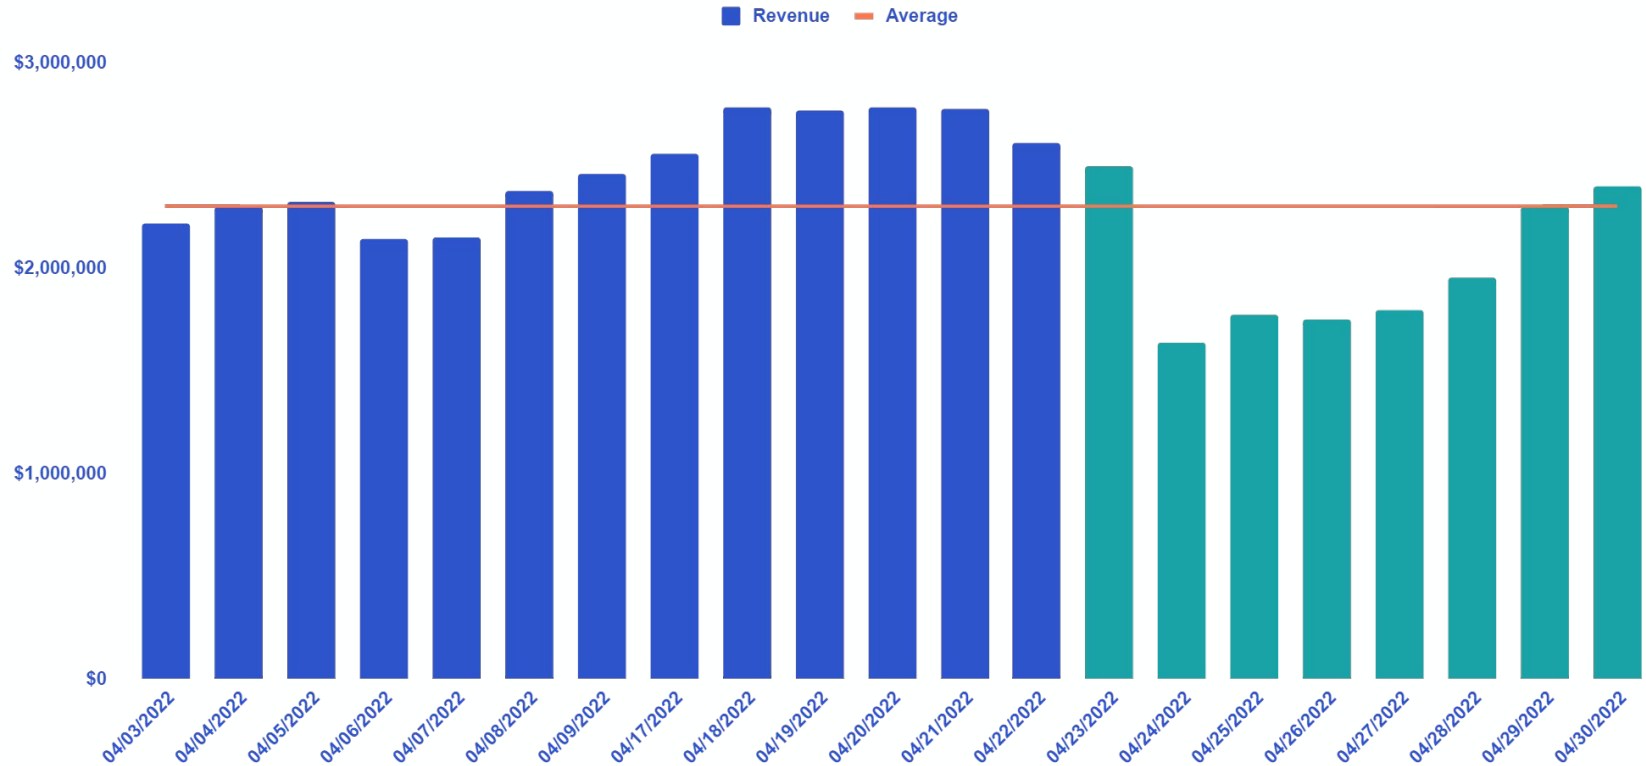

There was a **-12.6% decrease** in hotel revenue in Collier County during the event week.