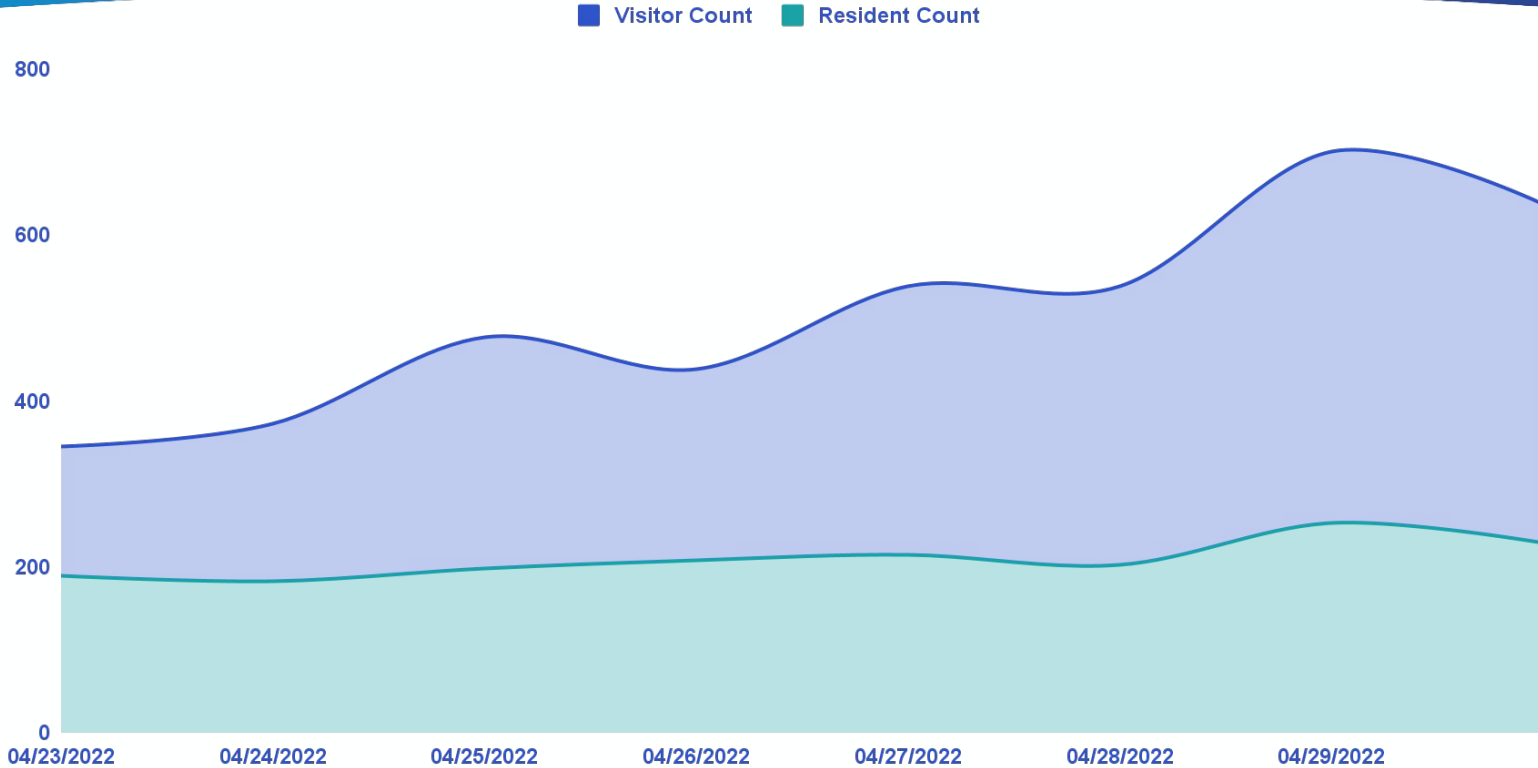

Four of the top five visitor origin markets were from Florida.

Five out of the top 10 were from out of State

Resident attendance at the event was relatively flat for the entire week.

Out-of-State visitors were observed cross visiting multiple points of interest including outdoor recreation parks, beaches, accommodations, and retail.

In-State visitors were not as widespread as the out-of-state visitors.

Estimated Attendance 18,000 local residents 25,000 visitors = 43,000 total

63% were visitors
37% were locals
to the tournament

● Visitor % of Total ● Resident % of Total

71% of the visitors
to the event were
from out-of-state
origin markets, and
90% of them
stayed overnight.

TOP ORIGIN MARKETS OF EVENT ATTENDEES

In-State Event Attendees

- Orlando-Daytona Beach-Melbourne, FL
- Tampa-St. Petersburg (Sarasota), FL
- Ft. Myers-Naples, FL
- West Palm Beach-Ft Pierce, FL
- Miami-Fort Lauderdale, FL
- Jacksonville, FL
- Panama City, FL

Out-of-State Event Attendees

- Boston, MA (Manchester, NH)
- Chicago, IL
- New York, NY
- Minneapolis-St. Paul, MN
- Washington, DC (Hagerstown, MD)
- Cleveland-Akron (Canton), OH
- Philadelphia, PA

Resident attendance at the event was **relatively flat** whereas **visitors increased steadily** throughout the week.