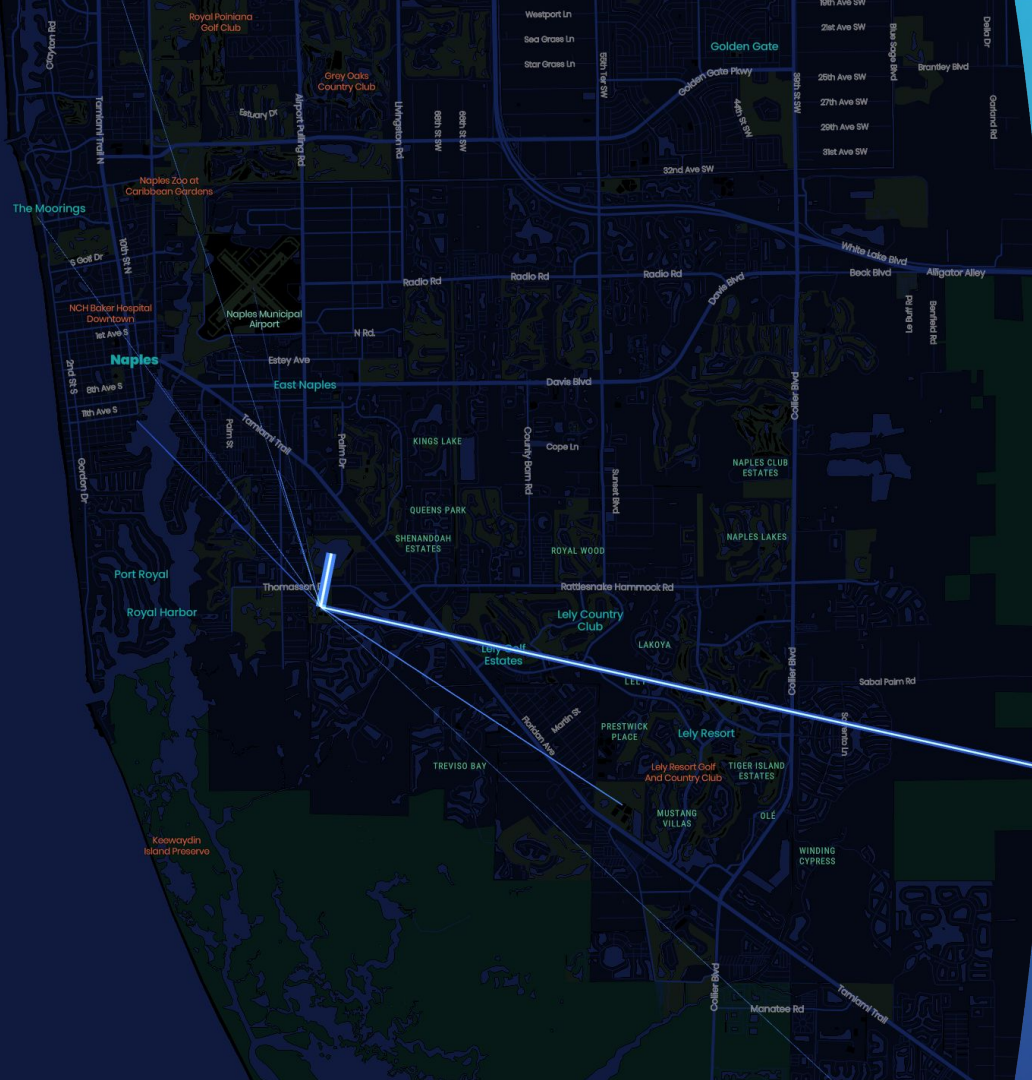

Out-of-State Event Attendees

- Boston, MA (Manchester, NH)
- Chicago, IL
- New York, NY
- Minneapolis-St. Paul, MN
- Washington, DC (Hagerstown, MD)
- Cleveland-Akron (Canton), OH
- Philadelphia, PA

Resident attendance at the event was **relatively flat** whereas **visitors increased steadily** throughout the week.

Source: Near, represents approximately 5% of all devices

Out-of-State Visitor Cross Visitation

Starburst Map

Out-of-State visitors were observed cross visiting multiple points of interest around Collier County including outdoor recreation parks, beaches, accommodations, and retail.

Out-of-State Visitors Timelapse

[Event Timelapse Map](#)

Out-of-State Visitors were observed visiting the Naples beaches, restaurants along 5th Avenue, and various accommodations throughout Collier County.

There was a **-12.6% decrease** in hotel revenue in Collier County during the event week.

In-State Visitor Cross Visitation

Starburst Map

In-State visitors were observed cross visiting multiple points of interest around Collier County, however, not as widespread as the out-of-state visitors.