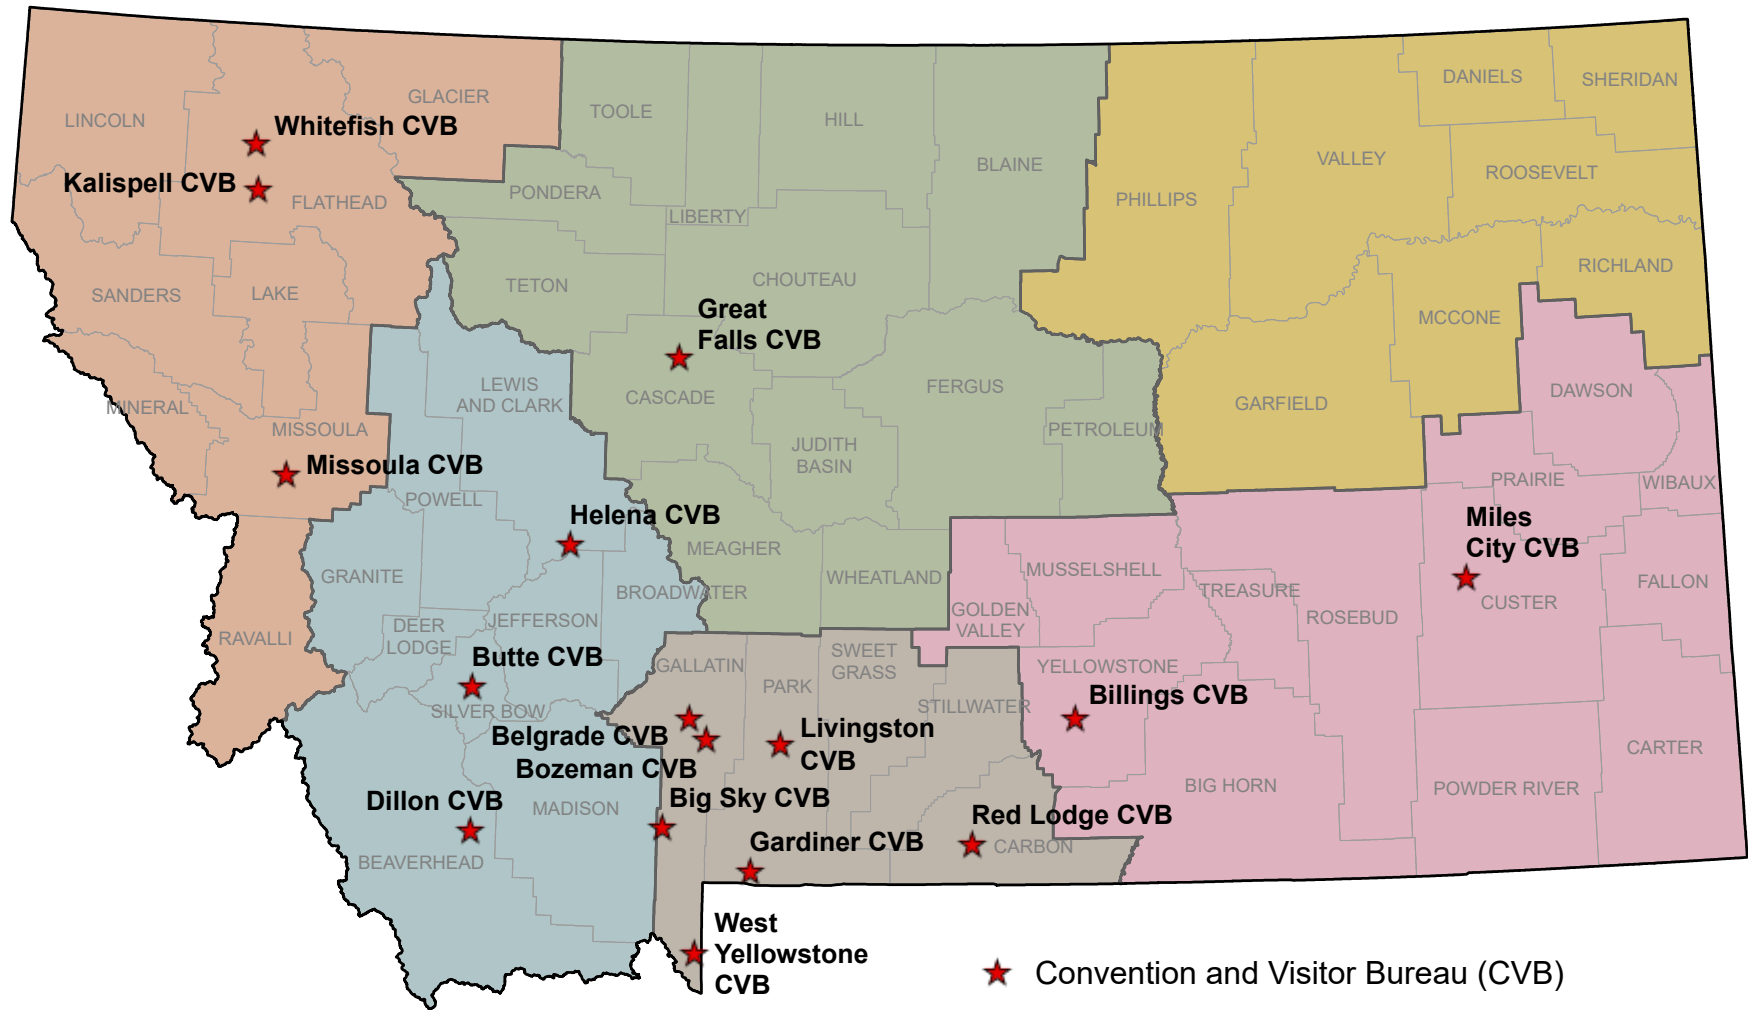

Montana Tourism Regions and CVBs

Montana Department of Commerce

- | | |
|---|--|
|  Central Montana, Great Falls (406) 761-5036 |  Southeast Montana, Billings (406) 294-5270 |
|  Glacier Country, Missoula (406) 532-3234 |  Southwest Montana, Deer Lodge (406) 846-1943 |
|  Missouri River Country, Ft. Peck (406) 653-1319 |  Yellowstone Country, Bozeman (406) 556-8680 |